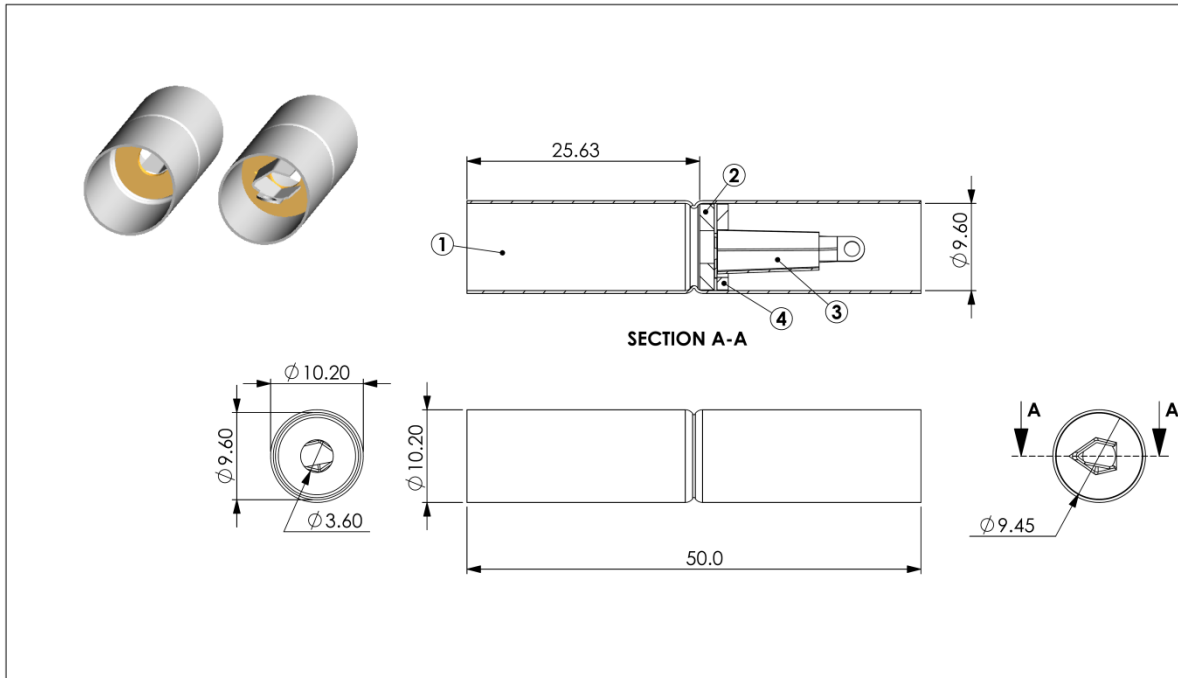

CH-0604 ANTENNA CABLE JACK

• **MATERIALS :**
SHOWED AS THE DRAWING

• **SPECIFICATION :**

4	Housing Pad B	P.C. Board		1												
3	Central Conductor	Brass	Nickel Ptd.	1												
2	Housing Pad A	P.C. Board		1												
1	Shield Cover	Brass	Nickel Ptd.	1												
No.	Description	Material	Treat	Q'ty												
俞昌有限公司 YEU TSANG CO. LTD.		品名: ITEM:	ANTENNA CABLE JACK	一般公差												
料號: PART NO.	CH-0604	圖號: DRW NO.		<table border="1"> <tr> <td>單位: unit:</td> <td>mm</td> <td>日期: date:</td> <td>'07/01/23</td> <td>繪圖: drawn by:</td> <td>DanielShyr</td> </tr> <tr> <td>比例: scale:</td> <td>2:1</td> <td>版本: version:</td> <td>V. 1.0</td> <td>核准: aprvid by:</td> <td>SkyShyr</td> </tr> </table>	單位: unit:	mm	日期: date:	'07/01/23	繪圖: drawn by:	DanielShyr	比例: scale:	2:1	版本: version:	V. 1.0	核准: aprvid by:	SkyShyr
單位: unit:	mm	日期: date:	'07/01/23	繪圖: drawn by:	DanielShyr											
比例: scale:	2:1	版本: version:	V. 1.0	核准: aprvid by:	SkyShyr											
		<table border="1"> <tr> <td>公差: TOL:</td> <td>.X +/-0.25 .XX +/-0.10</td> <td>圖號: DRW NO.</td> <td></td> </tr> </table>		公差: TOL:	.X +/-0.25 .XX +/-0.10	圖號: DRW NO.		<table border="1"> <tr> <td>SHEET:</td> <td>1</td> </tr> </table>	SHEET:	1						
公差: TOL:	.X +/-0.25 .XX +/-0.10	圖號: DRW NO.														
SHEET:	1															